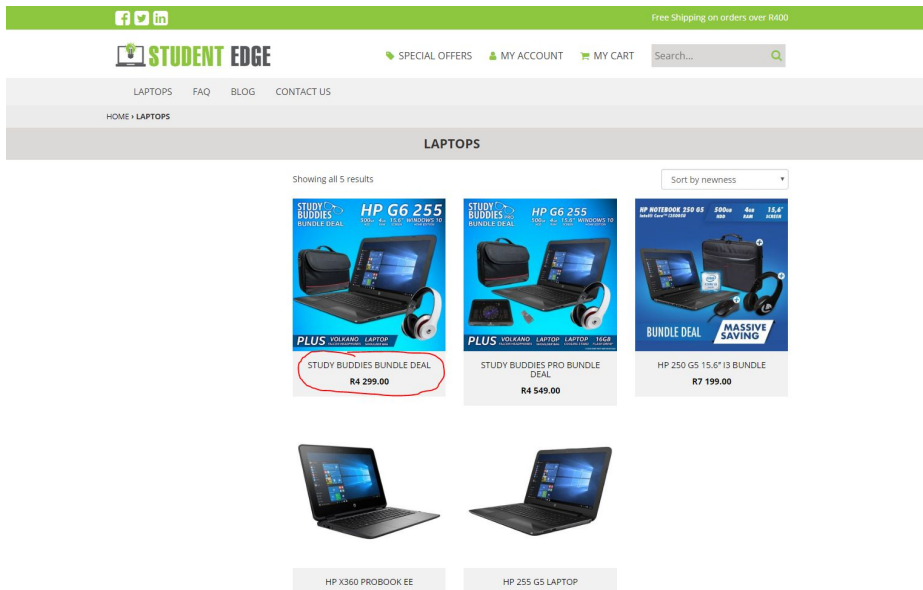

Step 3

Click on the bundle you require

Step 4

Once you have clicked on the bundle required you will see the below page, click on "add to cart"