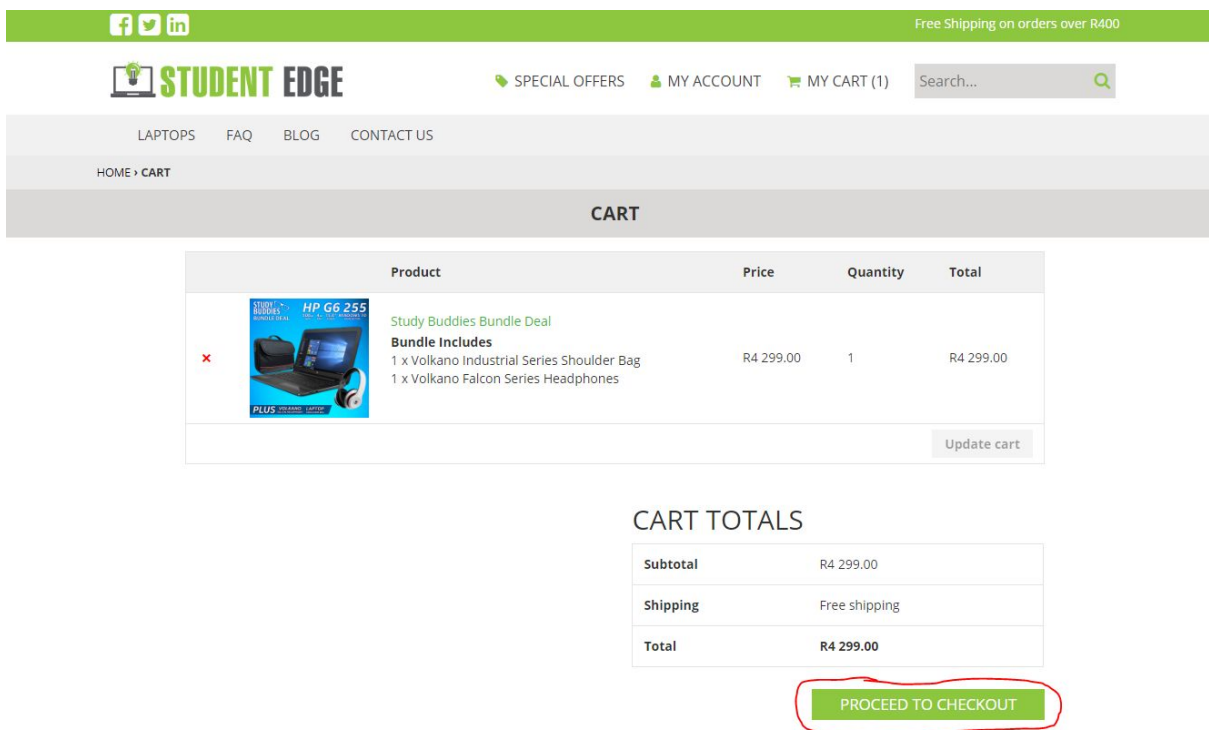

Step 6

Click on “PROCEED TO CHECKOUT”

Step 7

1. Fill in all necessary information on this page, then advise how payment will be made, please note that you student number is necessary to ensure that this stock is only sold to students.
2. Please select your payment method